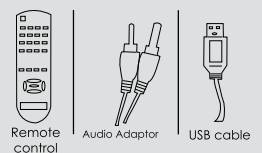

SC-97M

FM TRANSMITTER

WIRELESS FM TRANSMITTER

- Wirelessly transmits music through car speakers
- 2.0 USB port to plug in your mp3 player
- Built-in stereo range from 87.5MHz to 108.0MHz
- LED displays frequency, song number, volume and EQ mode
- The current song, volume, frequency and EQ mode could be adjusted when turning off the power
- 4 buttons support previous track, next track, volume adjust, frequency selection, play and pause
- Supports 7 EQ modes
- Audio input interface included
- Vehicle's cigarette lighter receptacle power supply: DC12V - 24V
- Compatible with all MP3 players
- Remote control included

UPC: 639131000971

Master case: 50

Master dimensions: L 18.70 x W 18.00 x H 14.00

Master weight: 14.21 lbs.

ACCESSORIES INCLUDED

SUPERSONIC[®]