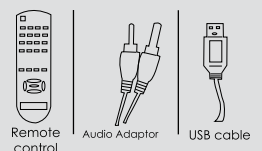

ACCESSORIES INCLUDED

The logo for SUPERSONIC, featuring the brand name in a stylized, italicized font with a blue swoosh underneath.