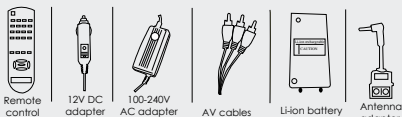

Accessories Included

AVAILABLE IN SILVER

Slim design