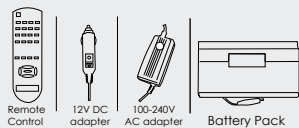

UPC: 639131001930

Master case: 10

Master dimensions: L 18.90 x W 11.50 x H 10.31

Master weight: 9.9 lbs.

Accessories Included

Remote Control 12V DC adapter 100-240V AC adapter Battery Pack