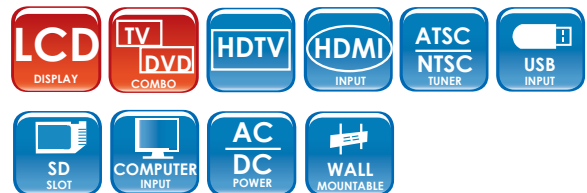

- 19" Widescreen HD LCD TV
- Built-in Digital Tuner
- Built-in DVD Player
- Built-in USB Input
- Built-in SD Card Slot
- HDMI Input Compatible
- Signal Compatibility: 1080i/720p/480i
- Built-in 3D De-interlace Compatible
- Aspect Ratio: 16:9
- Resolution: 1366 x 768
- Response Time: 5ms.
- Brightness: 350cd/m²
- Contrast Ratio: 1000:1
- Color Saturation: 72%
- Digital Noise Reduction
- On Screen Display (OSD)
- Separate Bass, Treble and Balance Controls
- Sleep Timer Function
- Viewing Angle: 170° (H), 160° (V)
- AC/DC Compatible (car adapter included)
- Full Function Remote Control

GENERAL:

- Power: UL Approved Adapter: AC 100-240V, 50/60Hz & DC 12 Volt Compatibility
- Maximum Power Consumption: 72W
- Input Terminals: HDMI, VGA, DC Input, S-Video, Audio In (RCA), S-Video In, PC/Audio Headphones/RF, Digital Audio Out(coaxial),
- Wall Mountable Design (VESA 100mm x 100mm)
- Accessories: Remote Control (batteries included), AC Adapter, Car Adapter and Instruction Manual

Unit Dimensions: L 18.2 X W 6.6 X H 15.1
Unit Weight: 9.47 lbs.

Gift Box UPC: 639131001909
Gift Box Dimensions: L 21.0 x W 8.46 x H 18.30
Gift Box Weight: 13.66

Master UPC: 10639131001906
Master Case: 2
Master Dimensions: L 19.0 x W 11.0 x H 18.89
Master Weight: 38.72 lbs.

Accessories Included

SC-194: Same Features & Functions as SC-190 with AC ONLY

Unit UPC: 639131001947
Master UPC: 10639131001944