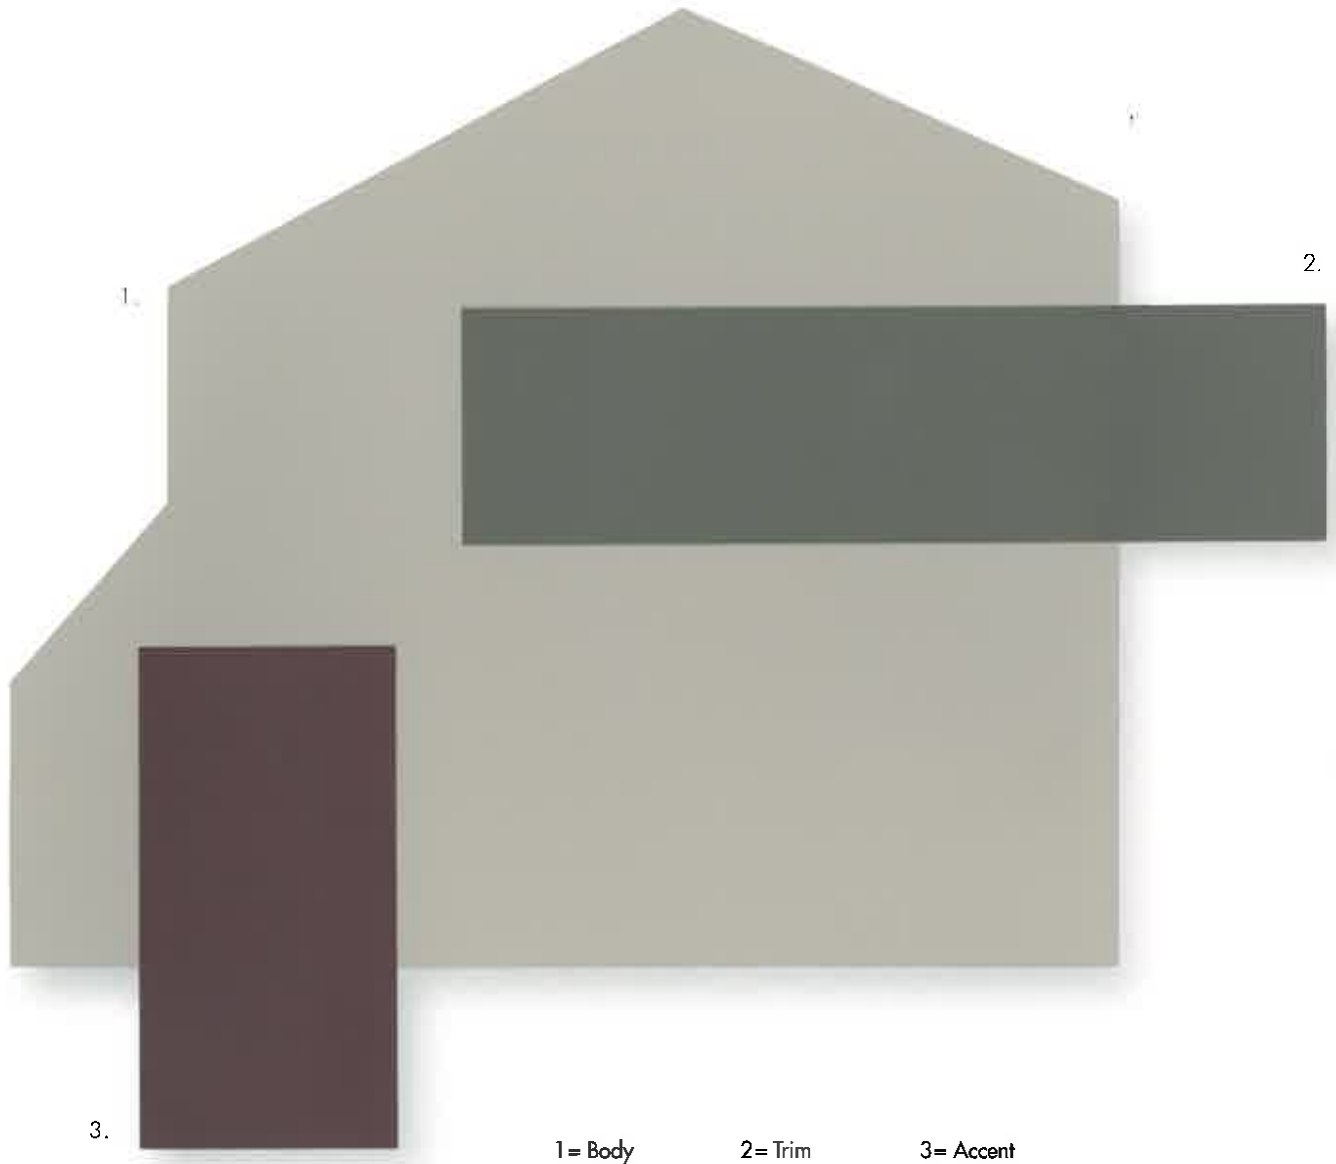

Accessible Beige

1 = Body

2 = Trim

3 = Accent

Body: Accessible Beige SW 7036

Trim: Intellectual Gray SW 7045

Accent: Urbane Bronze SW 7048

Perfect Greige

1 = Body

2 = Trim

3 = Accent

Body: Perfect Greige SW 6073

Trim: Griffin SW 7026

Accent: Burgundy SW 6300

Captivating Cream

Body:	Captivating Cream	SW 6659
Trim:	Jute Brown	SW 6096
Accent:	Caribbean Coral	SW 2854