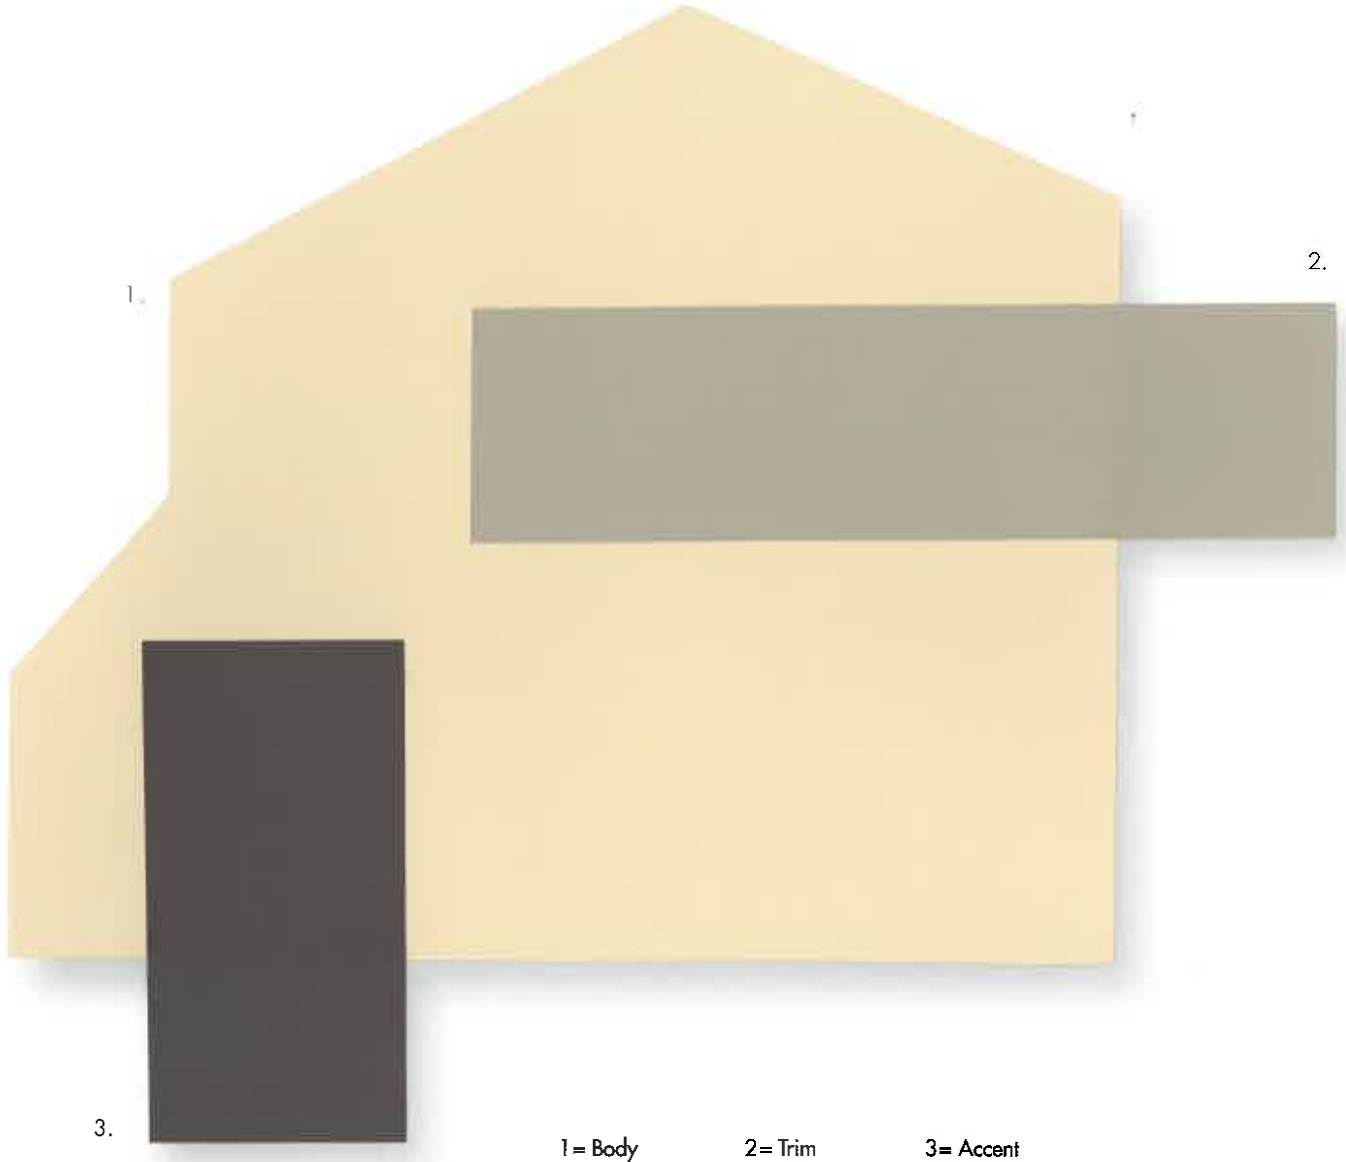

Trim: Super White SW 6995

Accent: Rookwood Sash Green SW 2810

1 = Body 2 = Trim 3 = Accent

Body:	Argos	SW 7065
Trim:	Heron Plume	SW 6070
Accent:	Iron Ore	SW 7069

Softer Tan

1 = Body 2 = Trim 3 = Accent

Body:	Softer Tan	SW 6141
Trim:	Tony Taupe	SW 7038
Accent:	Cordovan	SW 6027

Accessible Beige

1 = Body

2 = Trim

3 = Accent

Body: Accessible Beige SW 7036

Trim: Intellectual Gray SW 7045

Accent: Urbane Bronze SW 7048

Perfect Greige