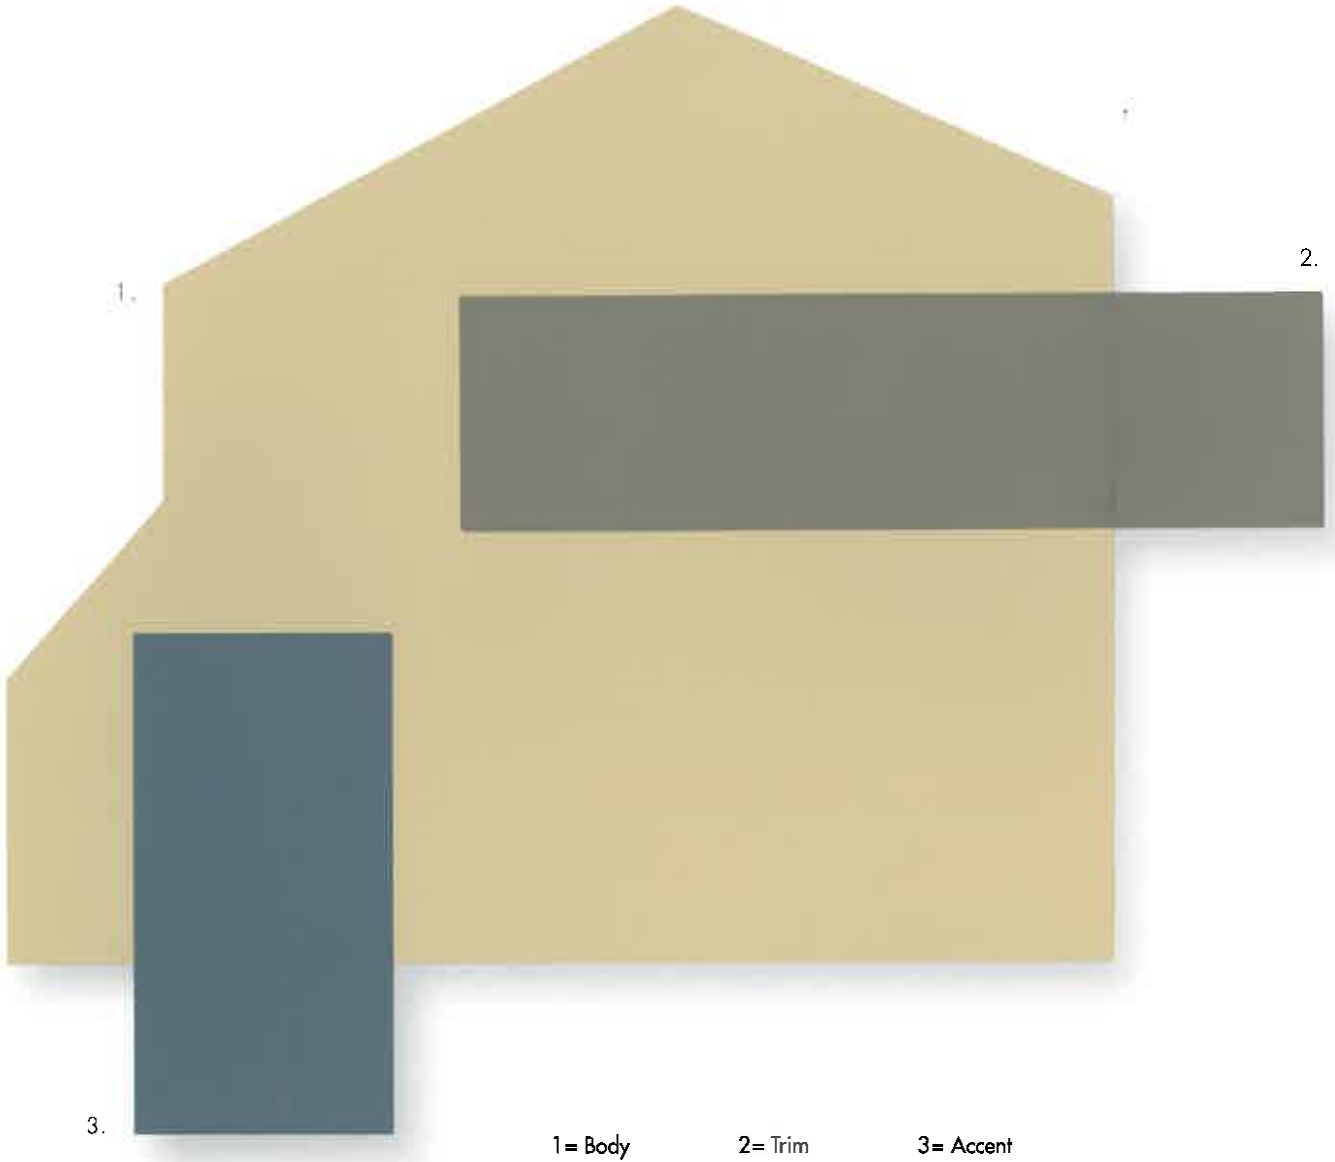

Macadamia

Body:	Macadamia	SW 6142
Trim:	Virtual Taupe	SW 7039
Accent:	Distance	SW 6243