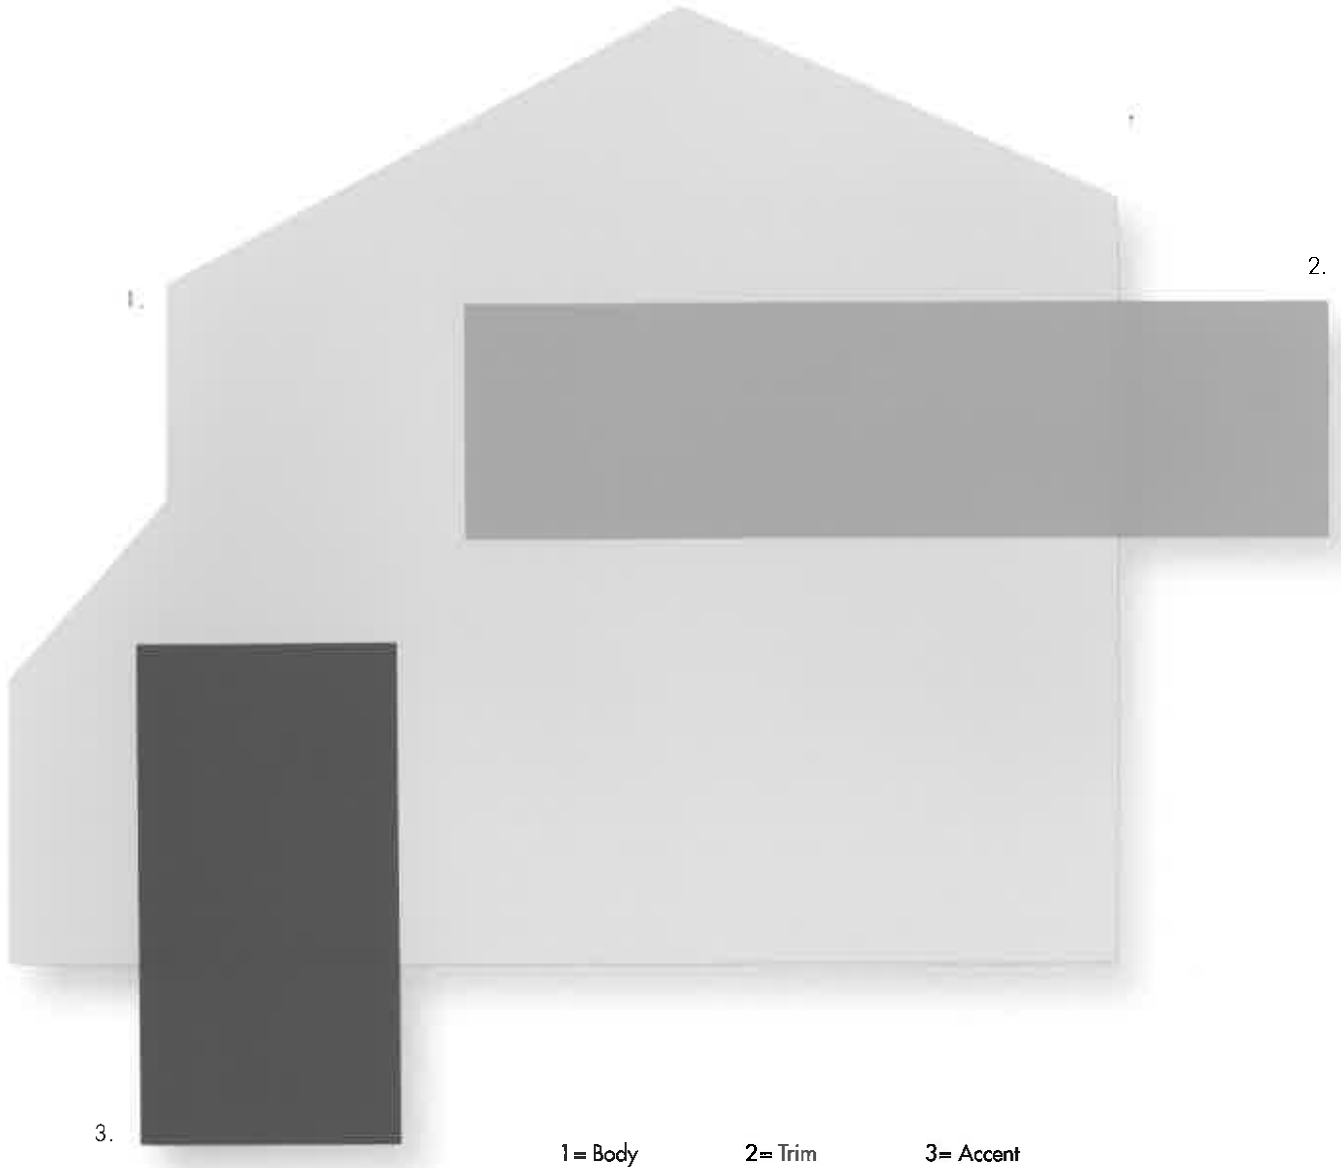

Accessible Beige

1 = Body

2 = Trim

3 = Accent

Body: Accessible Beige SW 7036

Trim: Intellectual Gray SW 7045

Accent: Urbane Bronze SW 7048